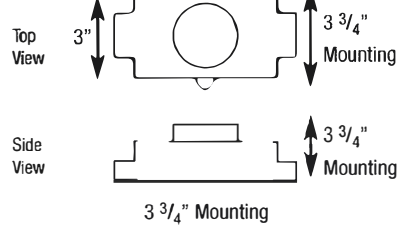

### OPTIONS

26C = Single Outlet Mounting Bracket  
262 = Double Outlet Mounting Bracket  
262C = Four Outlet Mounting Bracket

### SEAL RING RETAINERS

12 = 12 Gage Wire Insert  
14 = 14 Gage Wire Insert  
16 = 16 Gage Wire Insert

## DIMENSIONS

2100

2200

2400