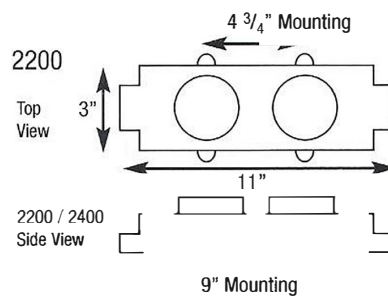

### OPTIONS

26C = Single Outlet Mounting Bracket  
262 = Double Outlet Mounting Bracket  
262C = Four Outlet Mounting Bracket

### SEAL RING RETAINERS

12 = 12 Gage Wire Insert  
14 = 14 Gage Wire Insert  
16 = 16 Gage Wire Insert

## DIMENSIONS

2100

2200

2400