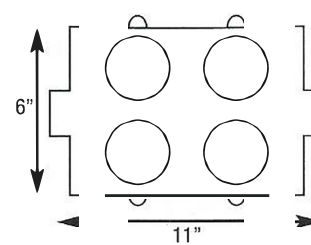

### SEAL RING RETAINERS

12 = 12 Gage Wire Insert  
14 = 14 Gage Wire Insert  
16 = 16 Gage Wire Insert

## DIMENSIONS

2100

2200

2400

## RELATED PRODUCTS

2850

2850 SERIES PLUG  
CONNECTOR

2800

2800 SERIES LINE  
CONNECTOR

1400

1400 CONTROL PANEL

SNELSON OILFIELD LIGHTING  
8622 FAIRBANKS N HOUSTON RD  
HOUSTON, TX 77064