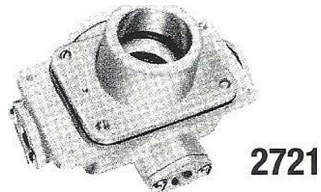

## 2700 & 2800 CONNECTOR SERIES

#### FEATURES:

- 2700 Cast Aluminum Splice Box and Cover Plate, Quad Cable Outlets with Polycarbonate Wire Insert / Retainers (specify wire size)
- 2721 Cast Aluminum Splice Box with Polycarbonate Cover, Quad Cable Outlets and Polycarbonate Insert / Retainers (specify wire size)
- 2800 Line Connector Polycarbonate with Keyed Positive Alignment to Accept the 2850 Plug Connector
- 2850 Plug Connector with Keyed Positive Alignment to be Used with 2800 (Line Connector) or the Outlet Series (2100, 2200, 2400 or 2721) Insert and Plug Constructed of Polycarbonate
- Non Rated

## DIMENSIONS

2100

2200

2400